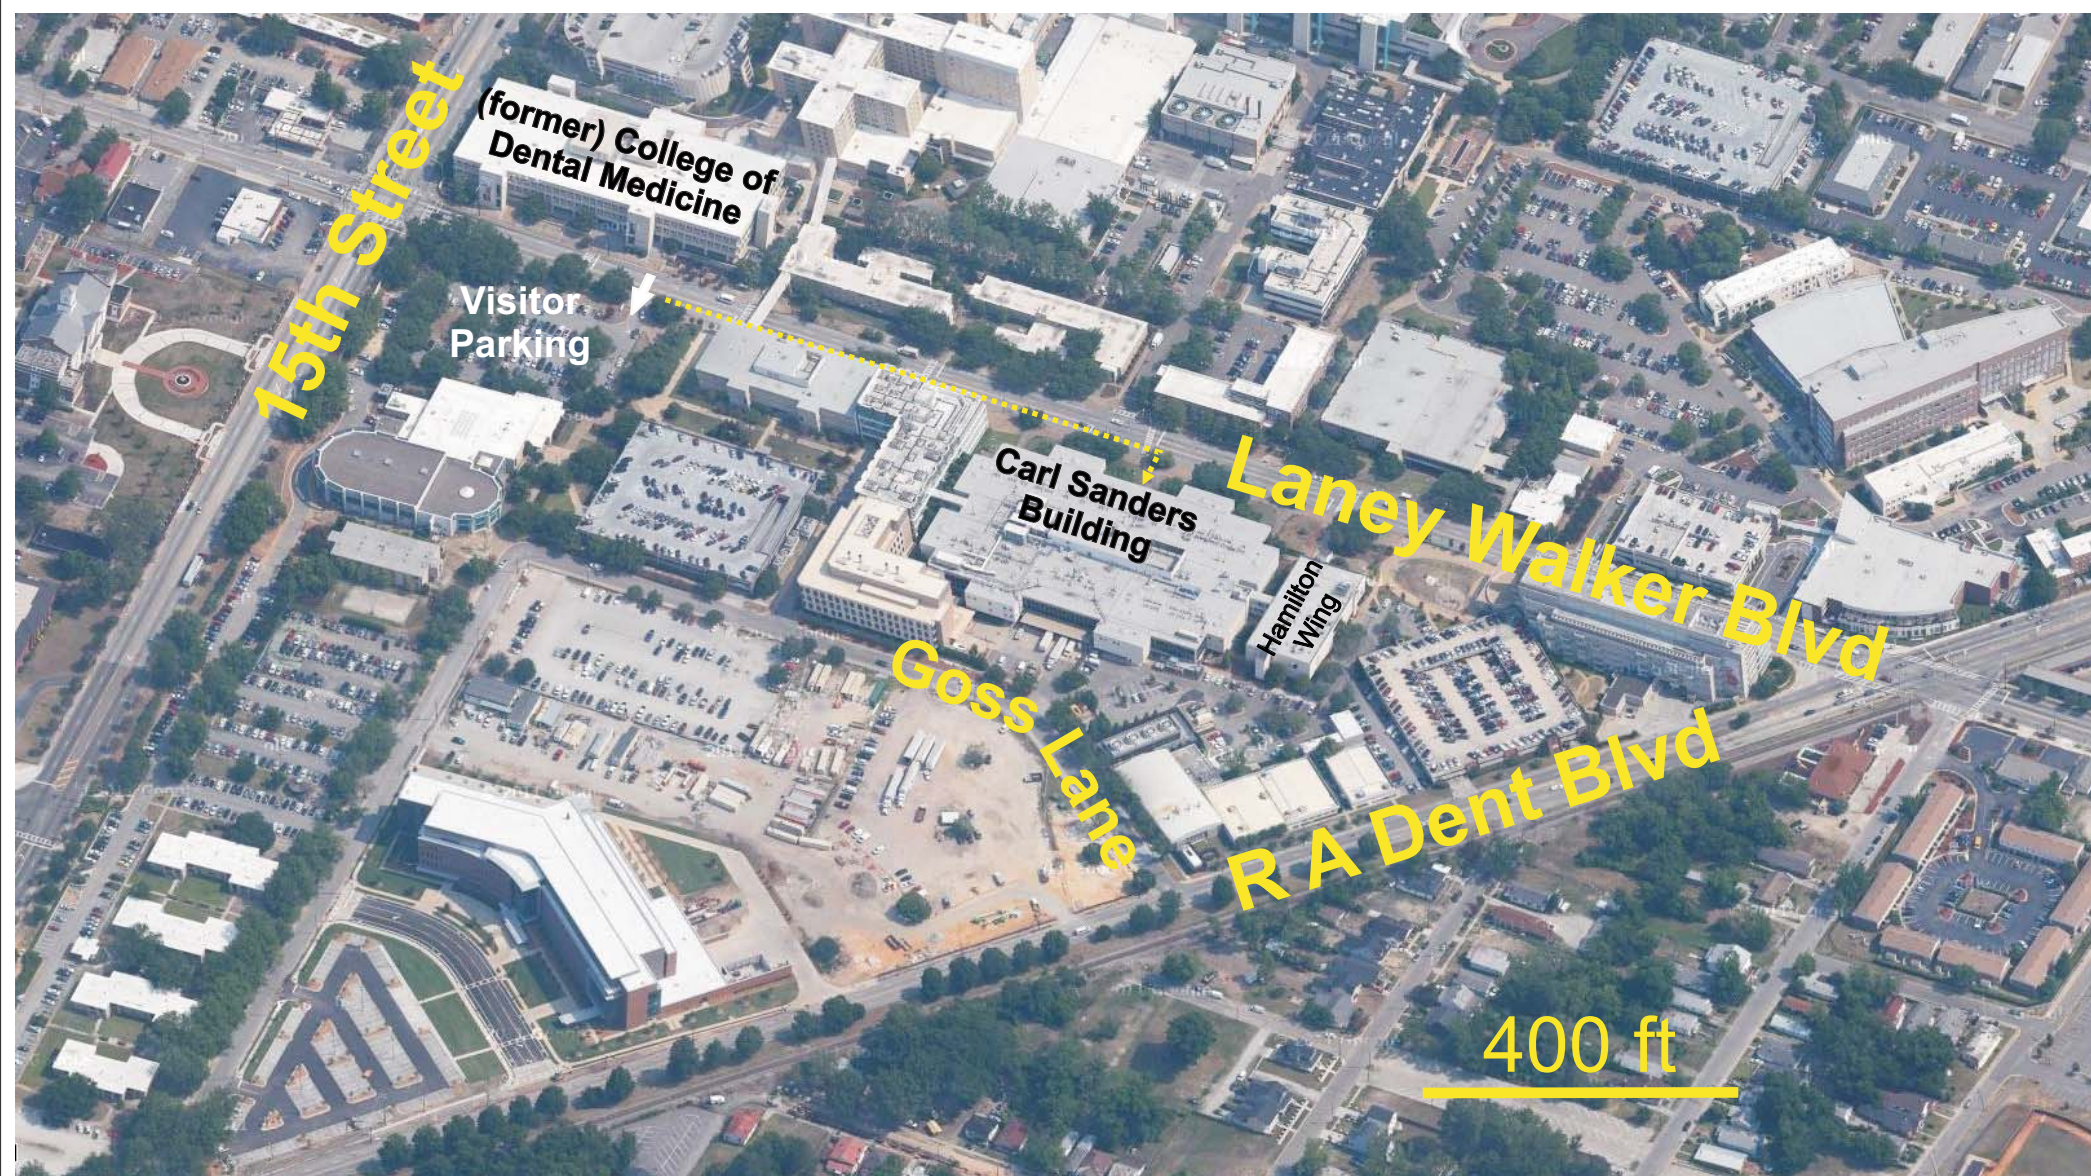

Park in the Visitor Parking lot along Laney Walker Blvd. The only entrance to this lot is along Laney Walker Blvd near 15th Street (white arrow). Walk along Laney Walker Blvd to the entrance of Carl T. Sanders Building (yellow dotted arrow). Someone from our lab will meet you there.